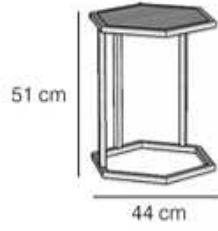

444 8 796
sozenler.com.tr SZN

Sehpa

Coffee Table

Honwal Zigon Sehpa

Honwal Coffee Table

44 x 44 cm h:51 cm / ~ 3,5 Kg

Çam Eskitme Yüzey / Pine Brushed Surface

Z Zigon Sehpa

Z Coffee Table

45 x 45 cm h:48 cm / ~ 9 Kg

Çam Eskitme Yüzey / Pine Brushed Surface

Sehpa

Coffee Table

Moon Zigon Sehpa

Moon Coffee Table

Ø 55 cm h:59 cm / ~ 12 Kg