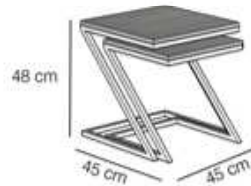

Sehpa

Coffee Table

Honwal Zigon Sehpa

Honwal Coffee Table

44 x 44 cm h:51 cm / ~ 3,5 Kg

Çam Eskitme Yüzey / Pine Brushed Surface

Z Zigon Sehpa

Z Coffee Table

45 x 45 cm h:48 cm / ~ 9 Kg

Çam Eskitme Yüzey / Pine Brushed Surface