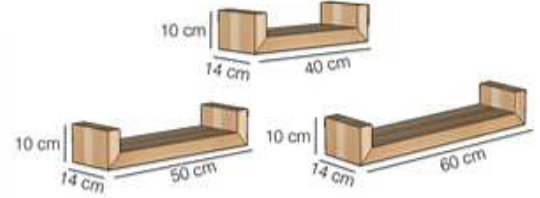

U Raf

U Shelf

60-50-40 x 14 cm h:10 cm / ~ 5 Kg

Ladin Eskitme Yüzey / Spruce Brushed Surface

SZN66 - Irish Green

SZN51 - Teak

SZN01 - Black